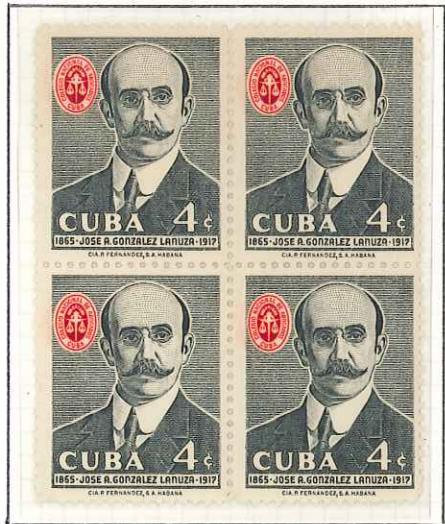

No. 710-36
Printed in U. S. A.

ELBE-CESCO