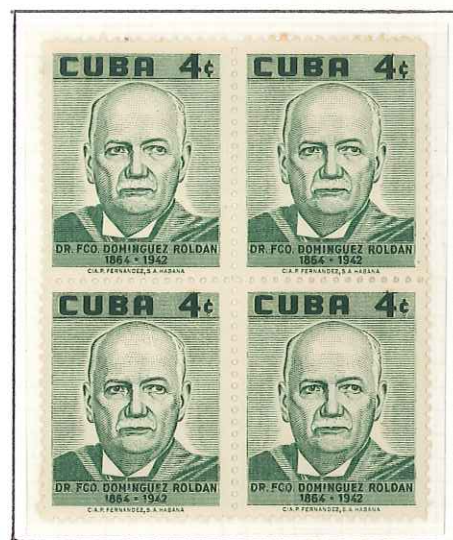

No. 710-36
ELBE-CESCO
Printed in U. S. A