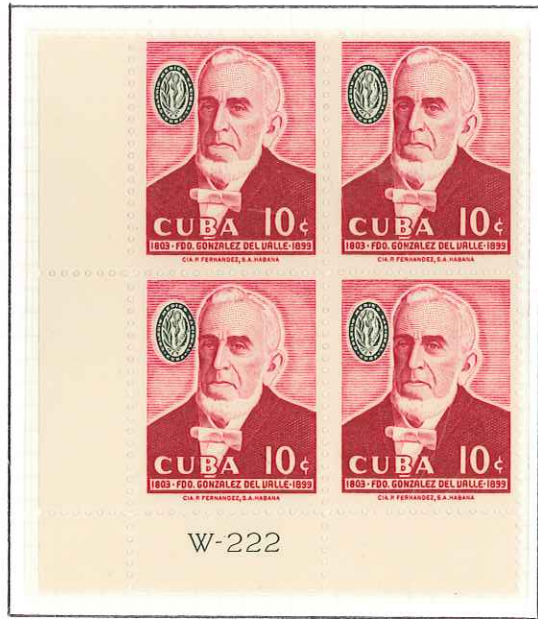

No. 710-36

Printed in U. S. A.

ELBE-CESCO