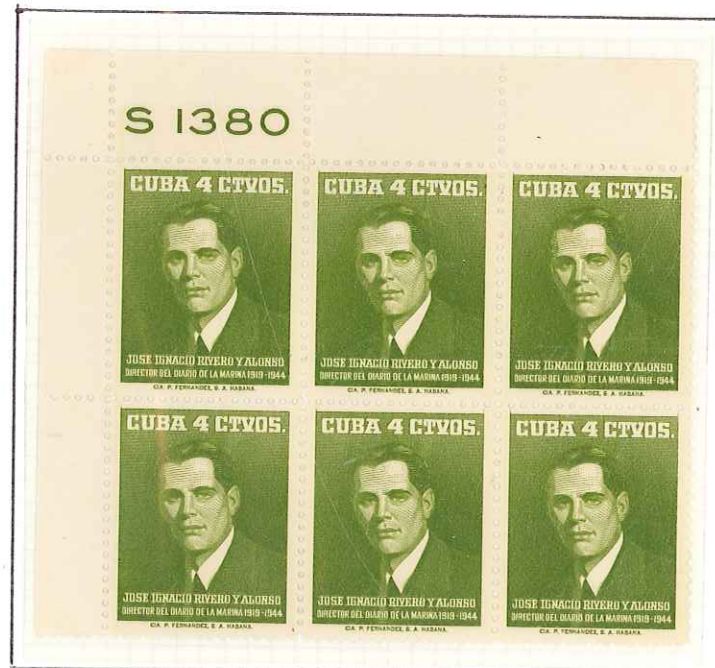

No. 710-36
Printed in U. S. A.
ELBE-DESCO