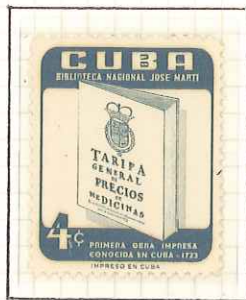

PRESIDENT SHEET
No. 1453-Q
Printed in U. S. A.