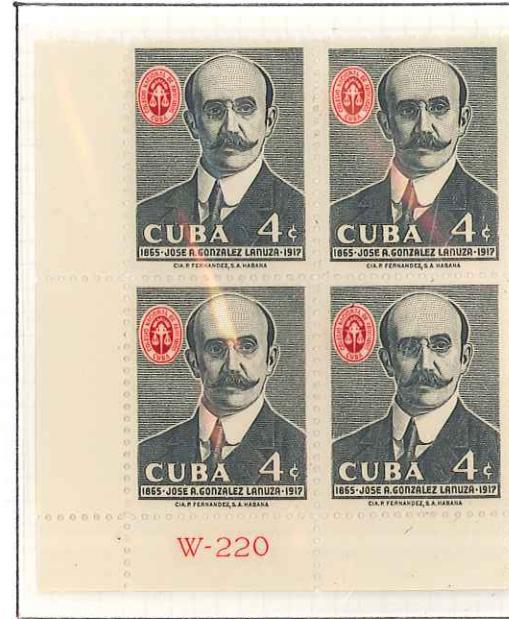

No. 710-36
ELBE-CESOD S
Printed in U. S. A.