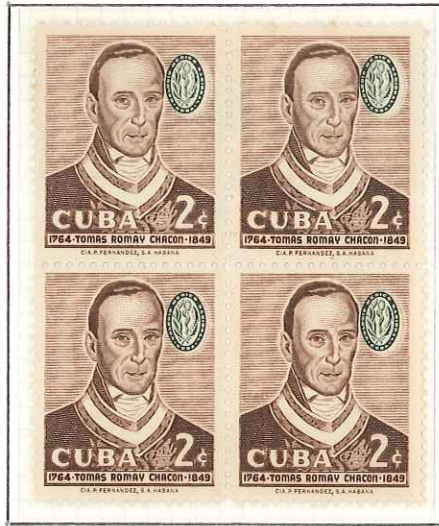

No. 710-3b

Printed in U. S. A

ELABORADO POR ELBIE-CESCO