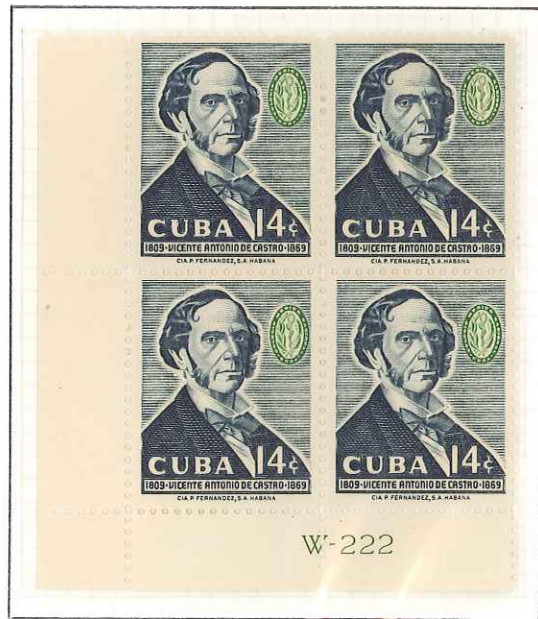

No. 710-36

Printed in U. S. A.

ELBE-CESCO