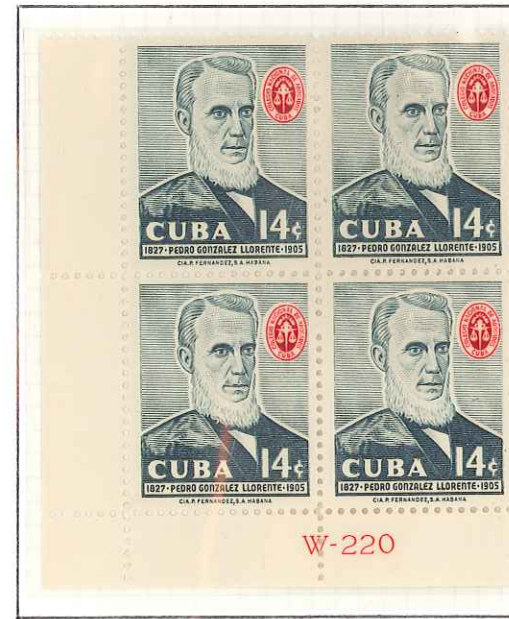

No. 710-36
ELBE-CESOD S
Printed in U. S. A.