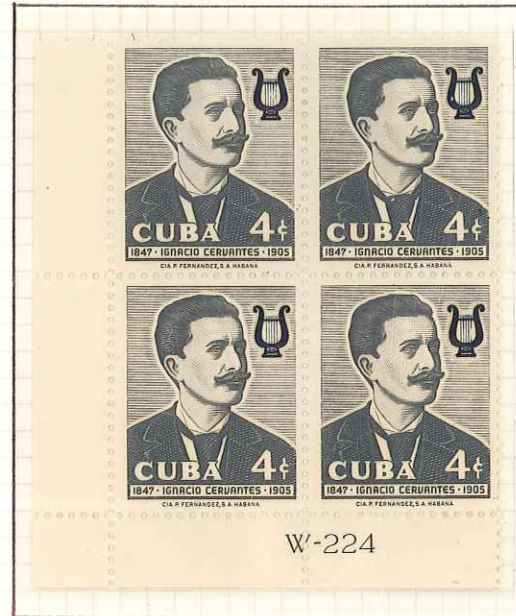

PRESIDENT SHEET
No. 1453-Q
Printed in U. S. A.