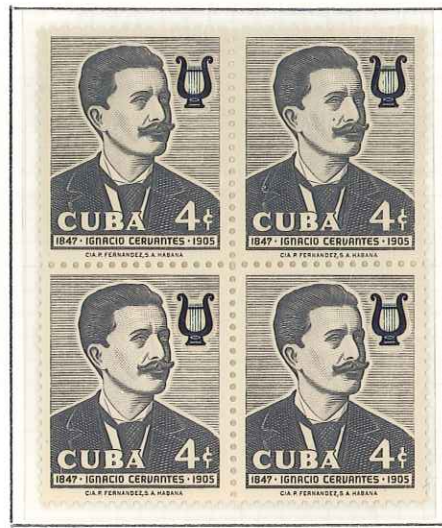

No. 710-36
ELBE-CESCO
Printed in U. S. A