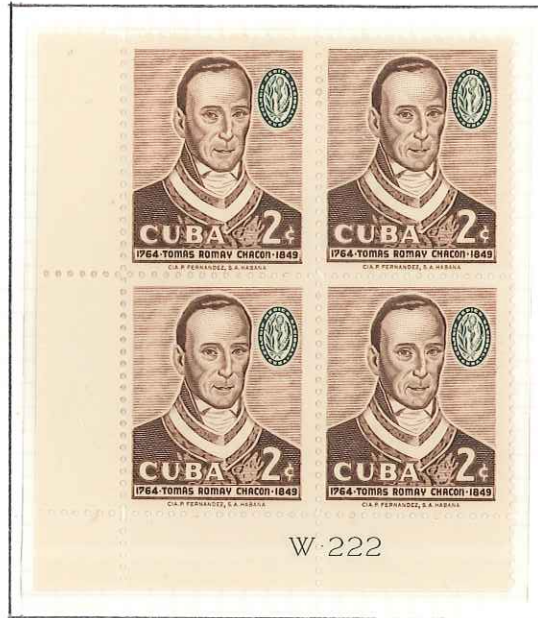

No. 710-36

Printed in U. S. A.

ELBE-CESCO