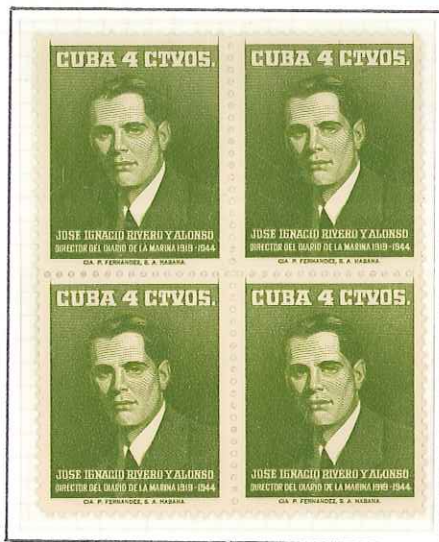

No. 710-36
Printed in U. S. A.
ELBE-DESCO