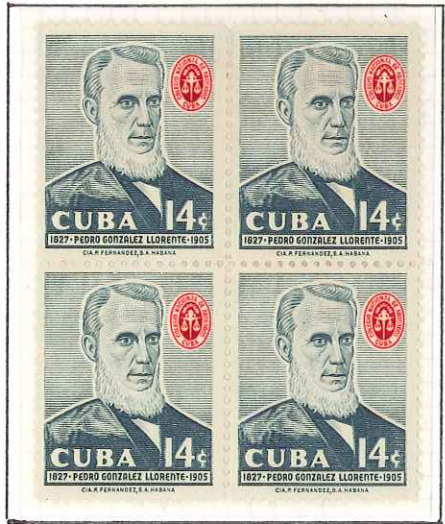

No. 710-36
Printed in U. S. A.

ELBE-CESCO