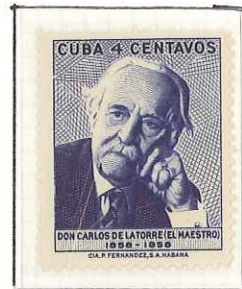

No. 710-36
Printed in U. S. A.

ELBE-CESCO S