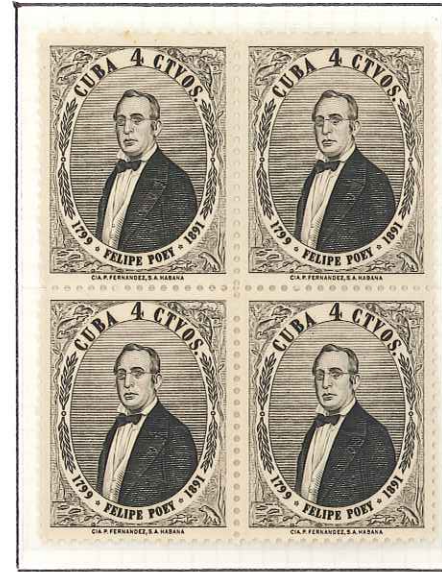

No. 710-36
Printed in U. S. A.

ELBE-CESCO