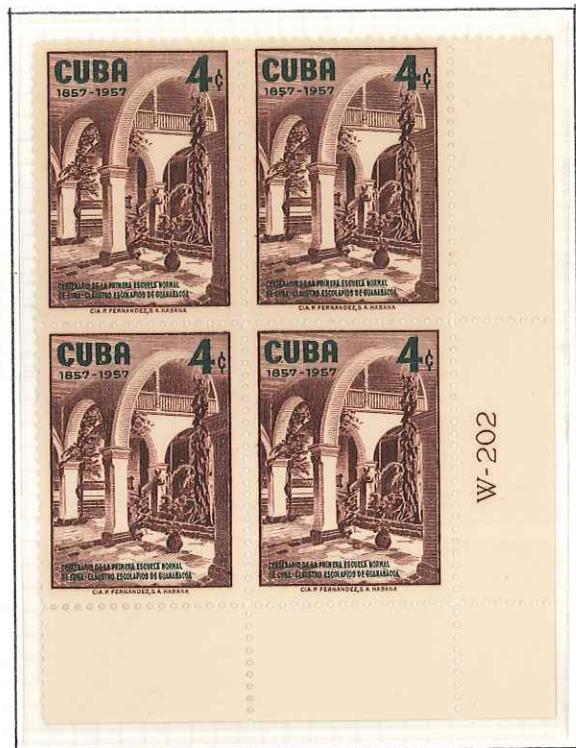

No. 710-36
Printed in U. S. A.

ELBE-CESCO