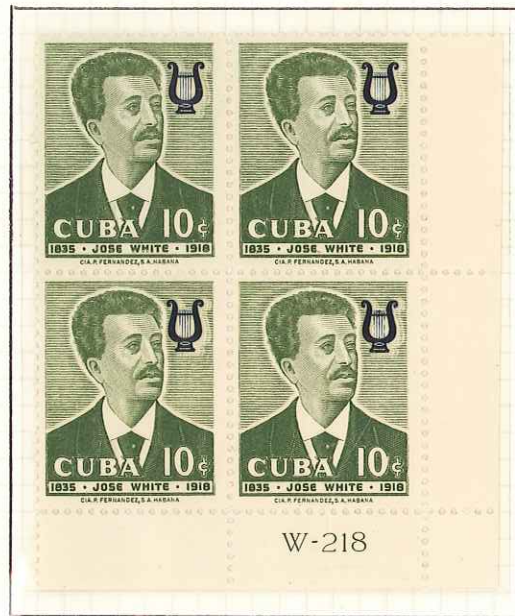

PRESIDENT SHEET
No. 1453-Q
Printed in U. S. A.