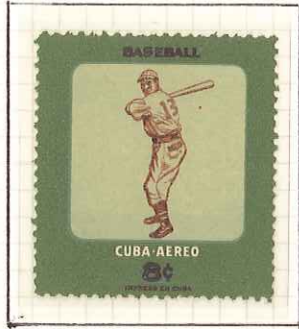

PRESIDENT SHEET
No. 1453-Q
Printed in U. S. A.

CUBA errors and varieties

1957 - May 17th

Wmk. Star — Perf. 12½

AERCO instead of AEREO

1957 - September 2nd

Wmk. Star — Perf. 12½

Normal

Vertical Violet
Line on Left Side

CUBA errors and varieties

1957 - April 24th

Wmk. Star — Perf. 12½

Normal

Red Legend
Misplaced Downward

Normal

Crack on the Wall

Green Legend
Misplaced Downward

CUBA errors and varieties

1957 - March 29th

Wmk. Star — Perf. 12½

Normal
Olive Green and Dark Purple

Die Color Proof on Paper

Olive Green and MAGENTA

PRESIDENT SHEET
No. 1453-Q
Printed in U. S. A.