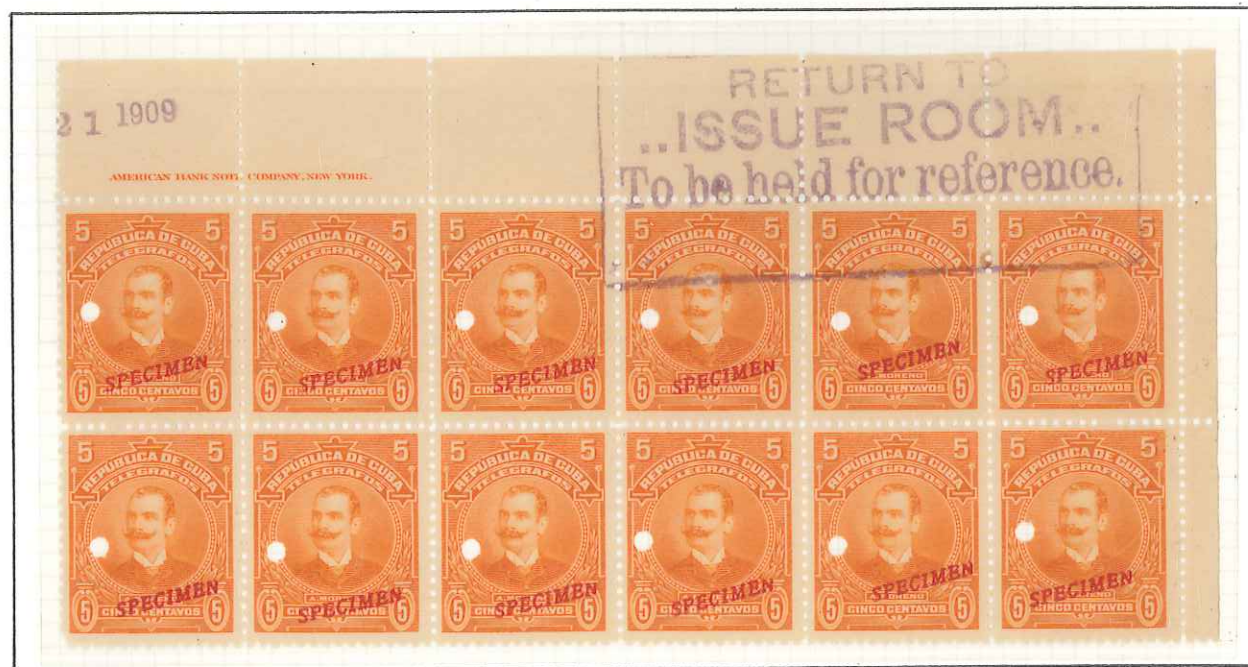

No. 710-36
ELBE-CESCO
Printed in U. S. A.