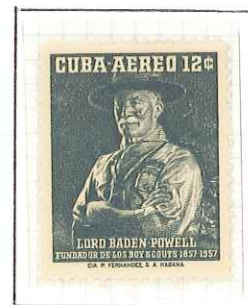

Green Legend
Misplaced Downward

CUBA errors and varieties

1957 - March 29th

Wmk. Star — Perf. 12½

Normal
Olive Green and Dark Purple

Die Color Proof on Paper

Olive Green and MAGENTA

PRESIDENT SHEET
No. 1453-Q
Printed in U. S. A.