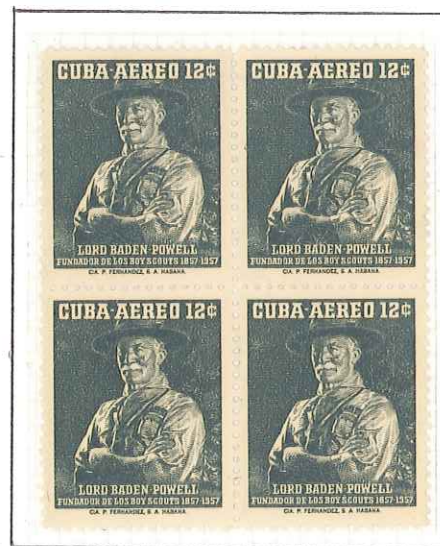

PRESIDENT SHEET
No. 1453-Q
Printed in U. S. A.

CUBA errors and varieties

1957 - May 17th

Wmk. Star — Perf. 12½

AERCO instead of AEREO

1957 - September 2nd

Wmk. Star — Perf. 12½

Normal

Vertical Violet
Line on Left Side

CUBA errors and varieties

1957 - April 24th

Wmk. Star — Perf. 12½

Normal

Red Legend
Misplaced Downward

Normal

Crack on the Wall

Green Legend
Misplaced Downward

CUBA errors and varieties

1957 - March 29th

Wmk. Star — Perf. 12½

Normal
Olive Green and Dark Purple

Die Color Proof on Paper

Olive Green and MAGENTA

PRESIDENT SHEET
No. 1453-Q
Printed in U. S. A.

CUBA errors and varieties

1957 - February 22nd

Wmk. Star — Perf. 12½

Normal

Red Color
Misplaced 2 mm Up

1957 - October 24th

Wmk. Star — Perf. 12½

Normal