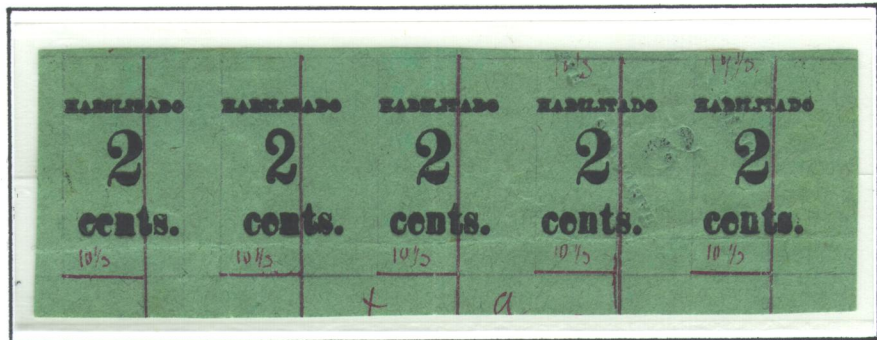

Puerto Principe

Black Surcharge
17 1/2 mm. high
Dull Black Ink

1898-1899
First Printing
Dec. 19, 1898

2 c. on 2 m.
Orange Brown
1898 Issue

HABILITADO	HABILITADO	HABILITADO	HABILITADO	HABILITADO
2	2	2	2	2
cents.	cents.	cents.	cents.	cents.
1	2	3	4	5

1. C of cents: No serif at right and up-stroke broken
2. Numeral 2: Different characteristic
3. N of cents: Right foot broken
C of cents: Lower left side broken
4. C of cents: Up-stroke broken
5. DO of Habilitado: Broken